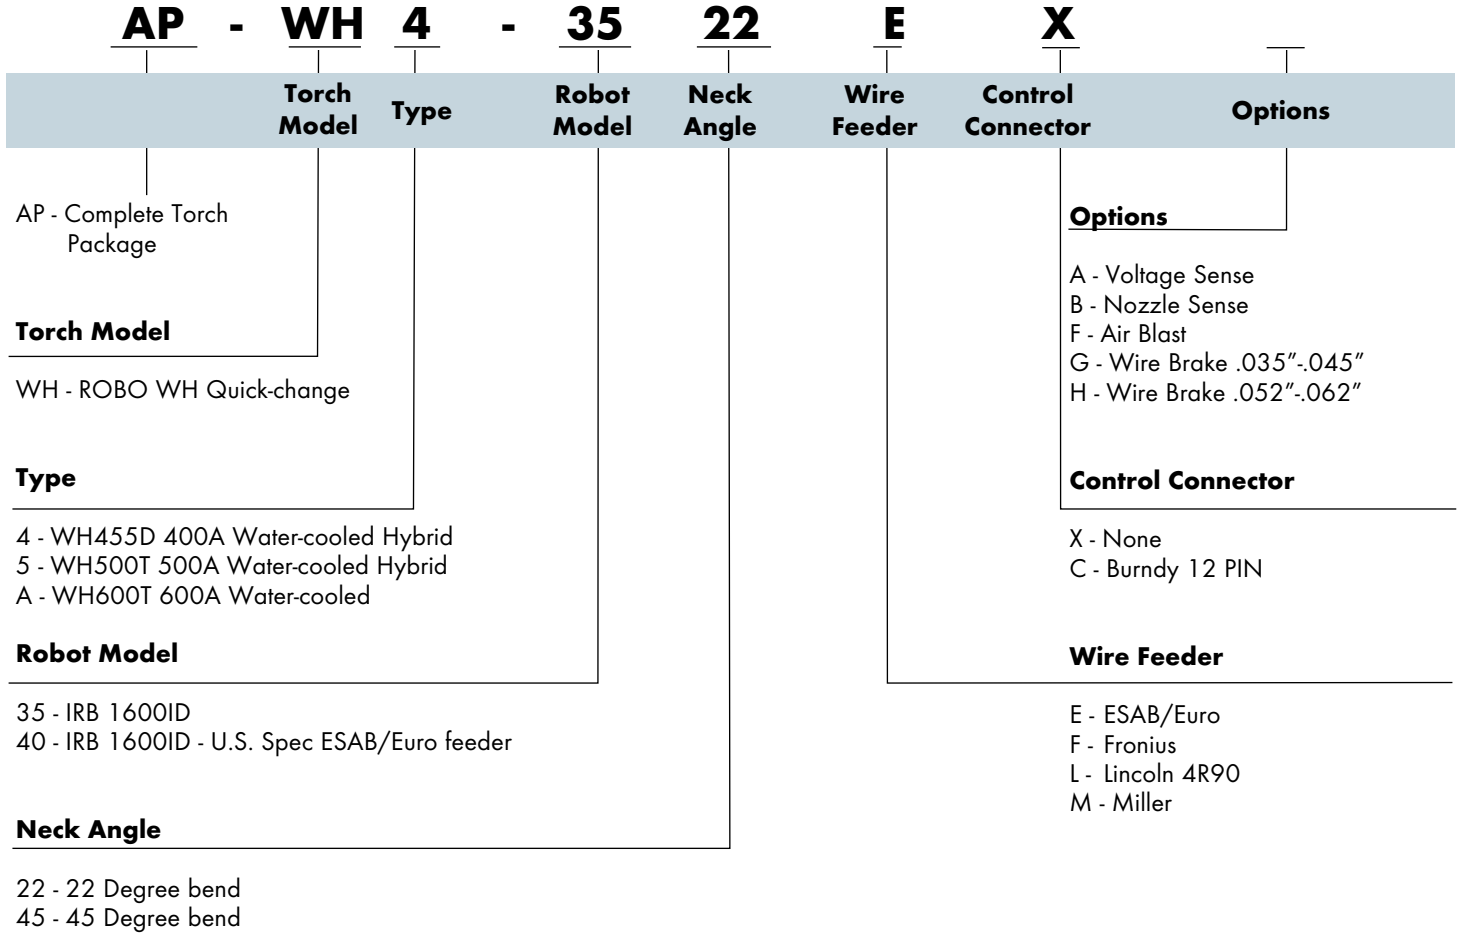

ROBO TORCHES

ABB IRB 1600ID Series Robots

ROBO WH Quick-change Water-cooled

Ordering Instructions for Complete Torch Packages

Binzel S.A DE C.V.
Municipio Pabellon de Arteaga 102
Valle De Aguascalientes, 20358
San Francisco de los Romo, Ags. Mexico
Phone: +52(499) 973.0133
Fax: +52(499) 973.1388
E-Mail: info@binzel.com.mx

ABICOR BINZEL USA, Inc.
650 Medimmune Court, Suite 110
Frederick, MD 21703
Phone: 800.542.4867
Fax: 301.846.4497
E-Mail: customerservice@abicorusa.com

www.binzel-abicor.com